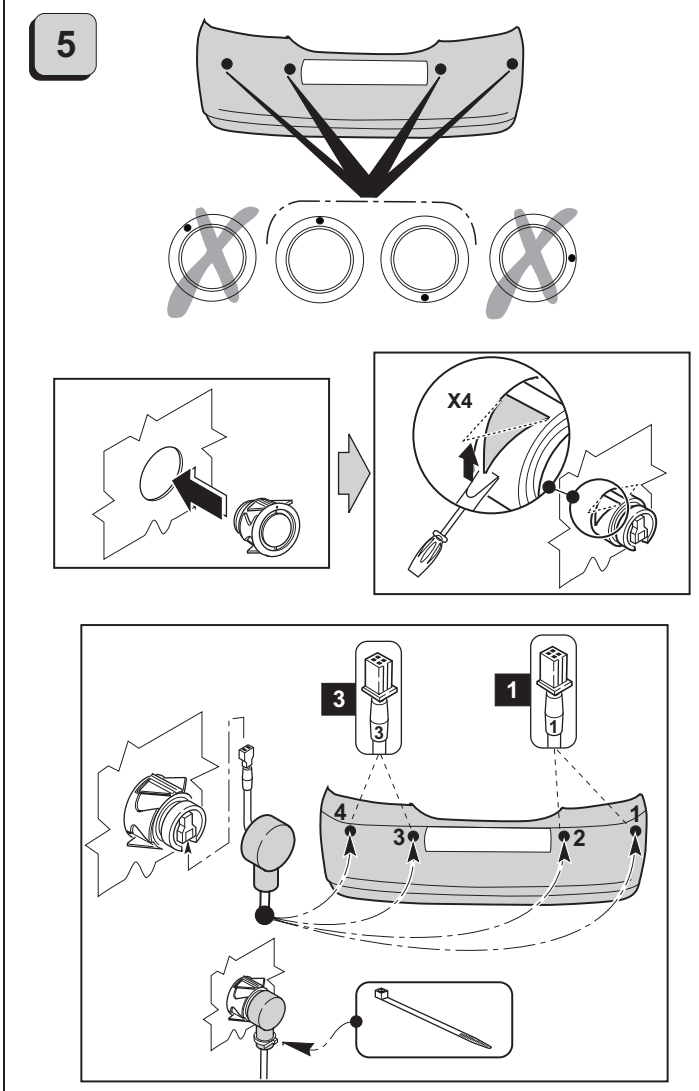

PARK MASTER FRONT F294

Cod. 06DE3784A date 02/2013

Cobra Automotive Technologies
Via Astico 41 - 21100 VARESE - ITALY
www.cobra-at.com

8

9

10

11

12

13

14

Optional:
Activation / Deactivation push button.
Order: RV360EUSAA