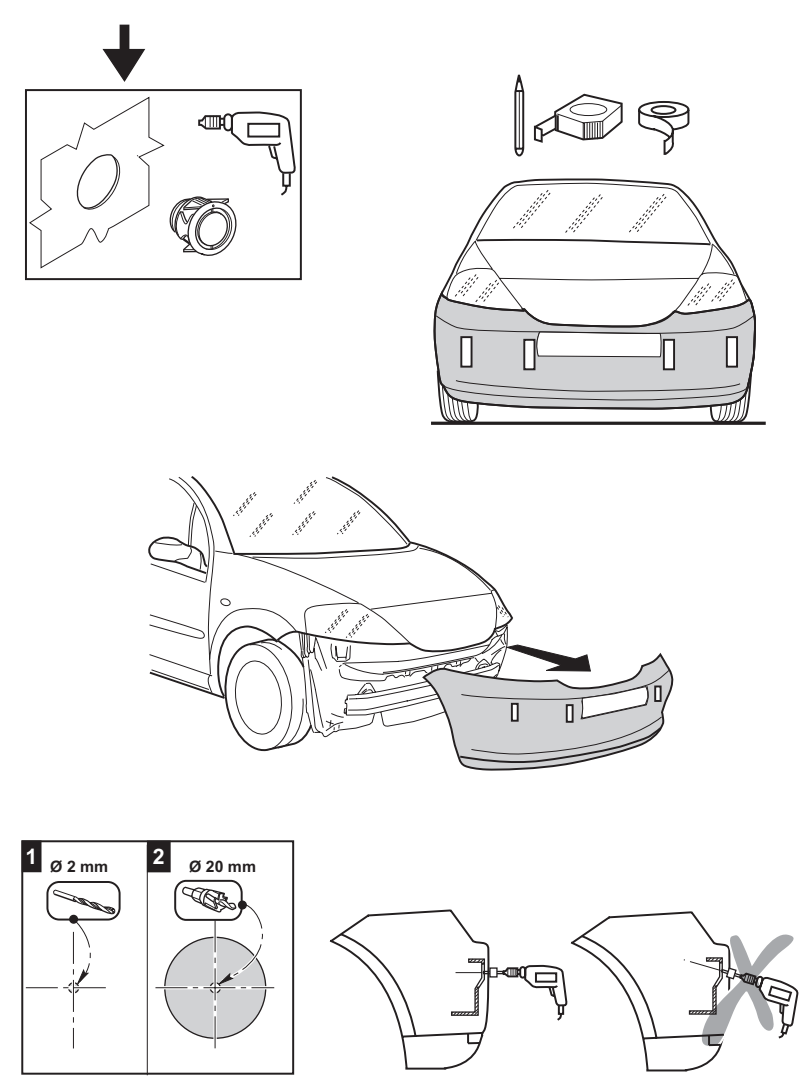

PARK MASTER FRONT F294

Cod. 06DE3784A date 02/2013

Cobra Automotive Technologies
Via Astico 41 - 21100 VARESE - ITALY
www.cobra-at.com

8

9

10

11

12

13

14

Optional:
Activation / Deactivation push button.
Order: RV360EUSAA