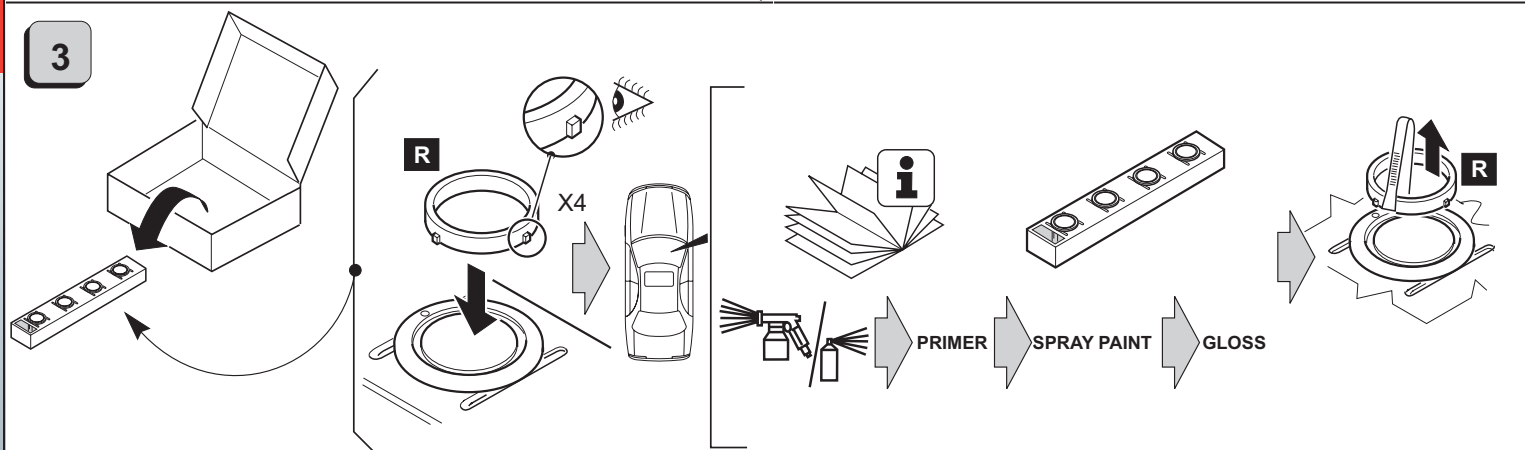

PARK MASTER FRONT F294

Cod. 06DE3784A date 02/2013

Cobra Automotive Technologies
Via Astico 41 - 21100 VARESE - ITALY
www.cobra-at.com

8

9

10

11

12

13

14

Optional:
Activation / Deactivation push button.
Order: RV360EUSAA