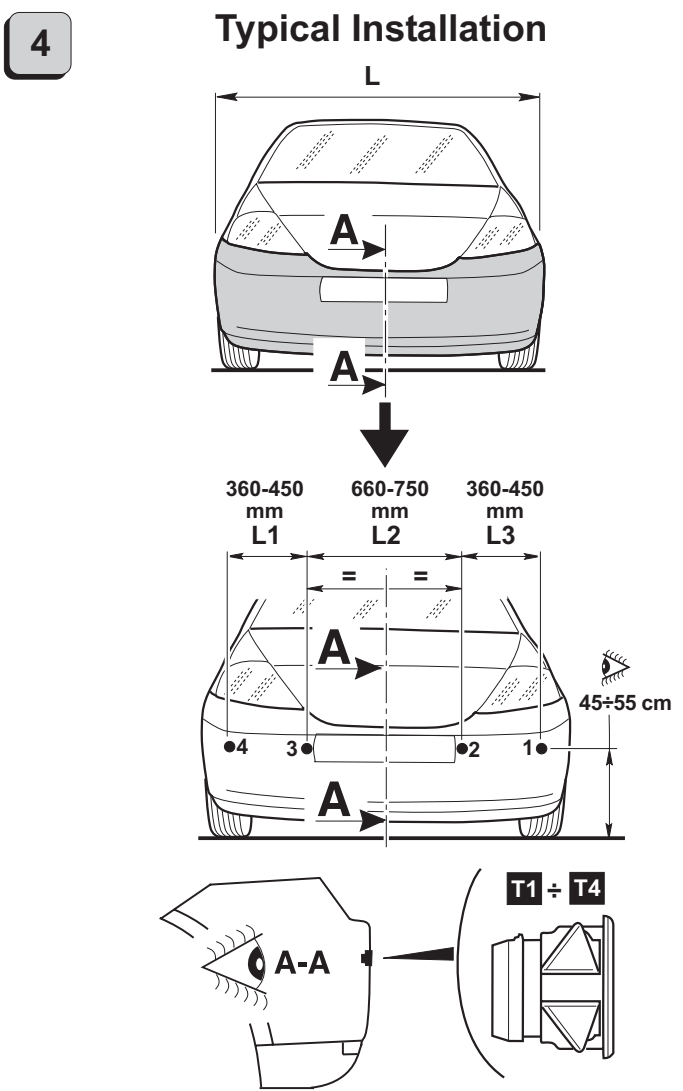

PARK MASTER FRONT F294

Cod. 06DE3784A date 02/2013

Cobra Automotive Technologies
Via Astico 41 - 21100 VARESE - ITALY
www.cobra-at.com

8

9

10

11

12

13

14

Optional:
Activation / Deactivation push button.
Order: RV360EUSAA