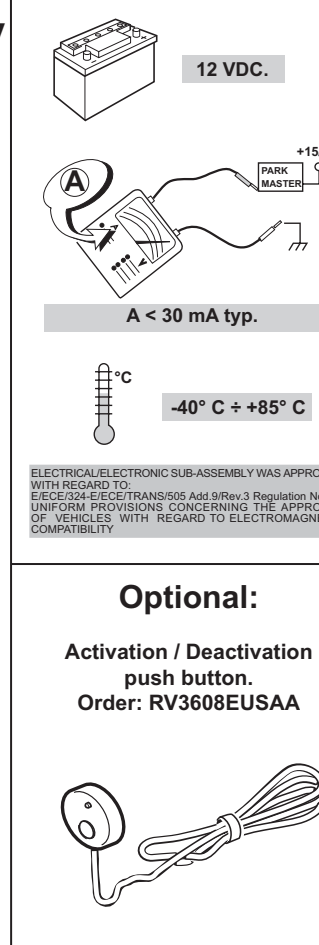

PARK MASTER FRONT F294

Cod. 06DE3784A date 02/2013

Cobra Automotive Technologies
Via Astico 41 - 21100 VARESE - ITALY
www.cobra-at.com

8

9

10

11

12

13

14

Optional:
Activation / Deactivation push button.
Order: RV360EUSAA