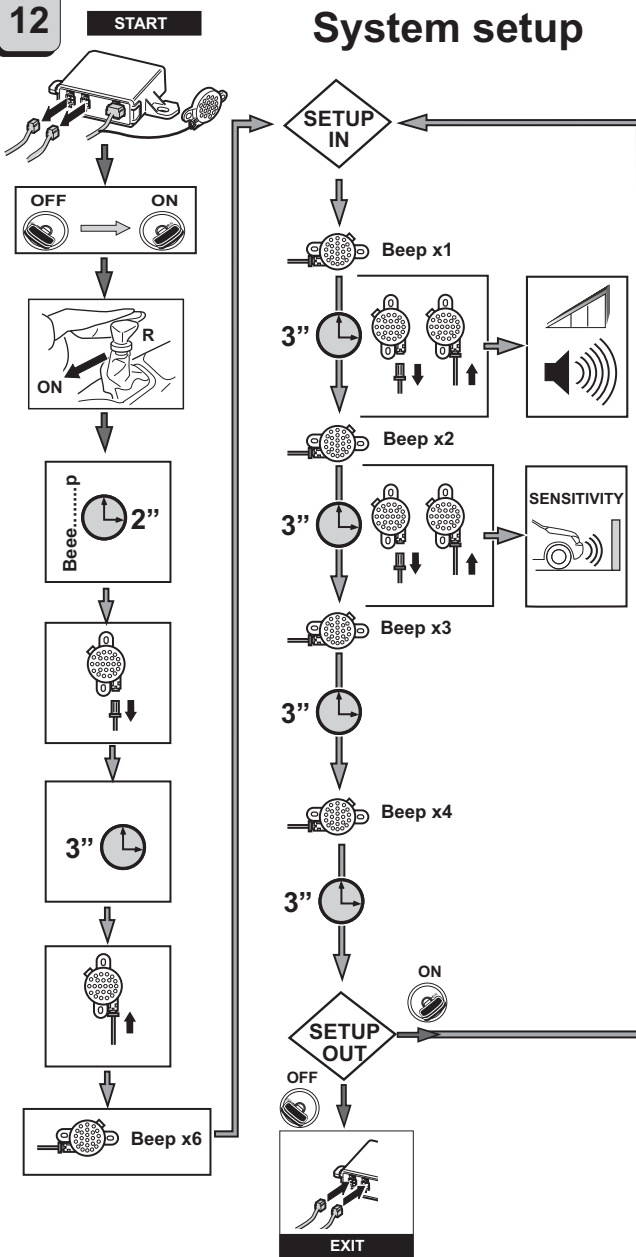

PARK MASTER FRONT F294

Cod. 06DE3784A date 02/2013

Cobra Automotive Technologies
Via Astico 41 - 21100 VARESE - ITALY
www.cobra-at.com

8

9

10

11

12

13

14

Optional:
Activation / Deactivation push button.
Order: RV360EUSAA