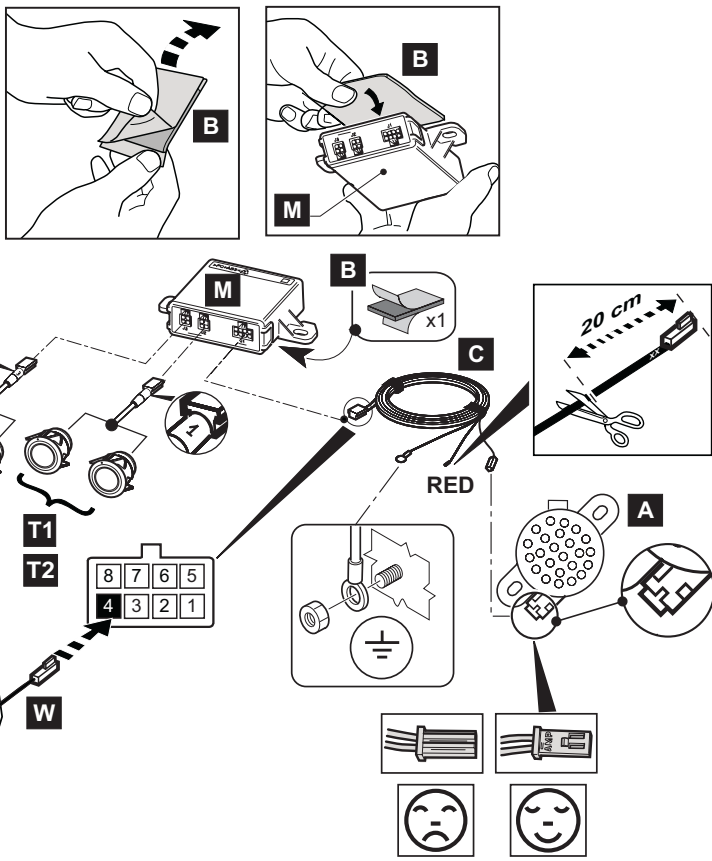

PARK MASTER FRONT F294

Cod. 06DE3784A date 02/2013

Cobra Automotive Technologies
Via Astico 41 - 21100 VARESE - ITALY
www.cobra-at.com

8

9

10

11

12

13

14

Optional:
Activation / Deactivation push button.
Order: RV360EUSAA