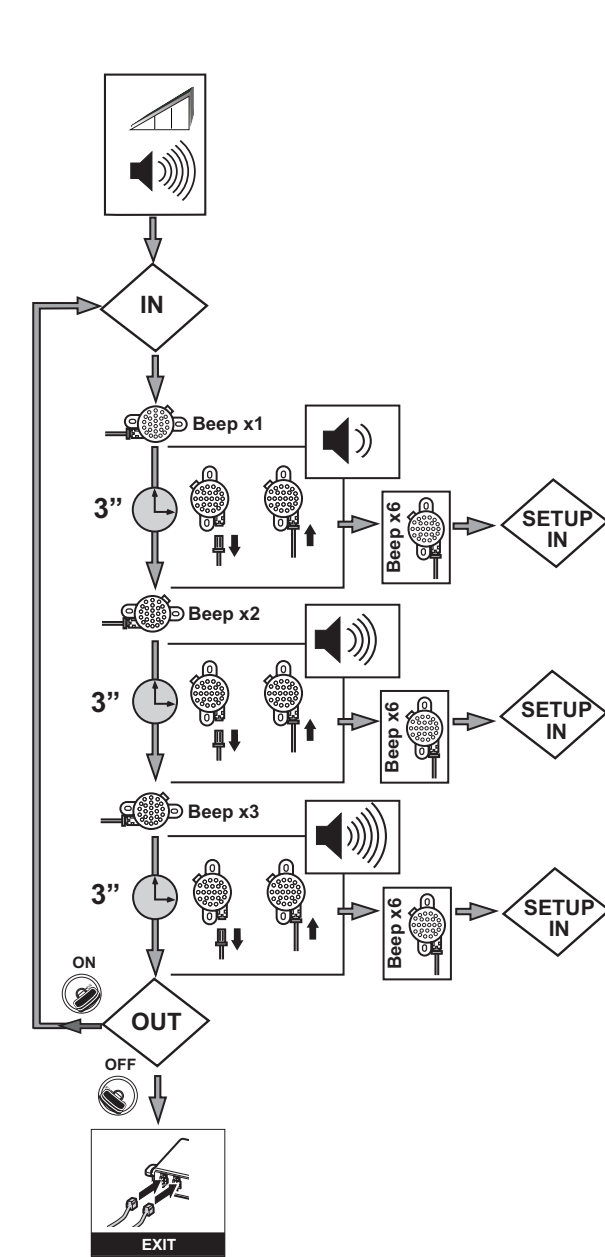

PARK MASTER FRONT F294

Cod. 06DE3784A date 02/2013

Cobra Automotive Technologies
Via Astico 41 - 21100 VARESE - ITALY
www.cobra-at.com

8

9

10

11

12

13

14

Optional:
Activation / Deactivation push button.
Order: RV360EUSAA