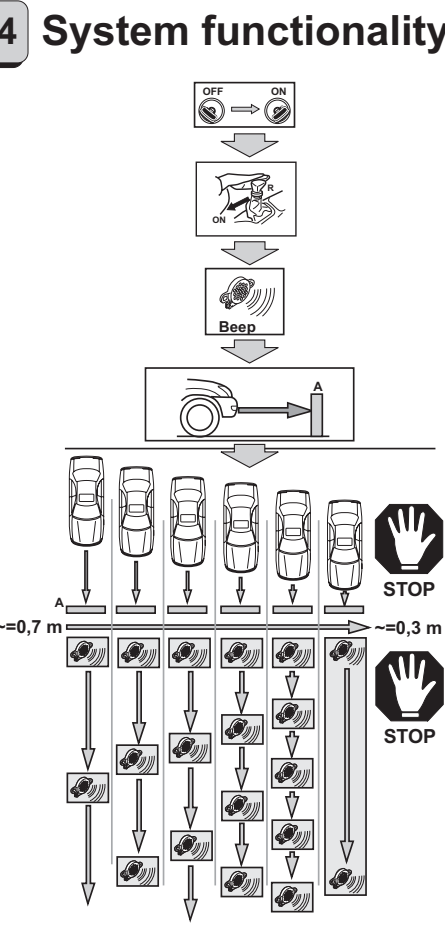

PARK MASTER FRONT F294

Cod. 06DE3784A date 02/2013

Cobra Automotive Technologies
Via Astico 41 - 21100 VARESE - ITALY
www.cobra-at.com

8

9

10

11

12

13

14

Optional:
Activation / Deactivation push button.
Order: RV360EUSAA