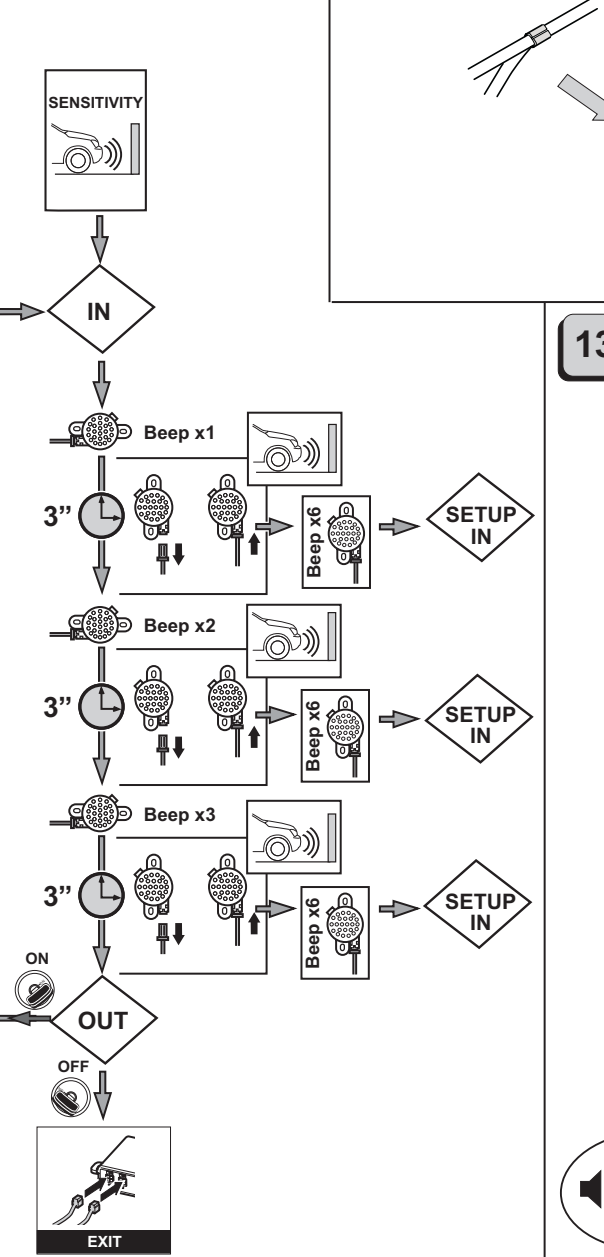

PARK MASTER FRONT F294

Cod. 06DE3784A date 02/2013

Cobra Automotive Technologies
Via Astico 41 - 21100 VARESE - ITALY
www.cobra-at.com

8

9

10

11

12

13

14

Optional:
Activation / Deactivation push button.
Order: RV360EUSAA