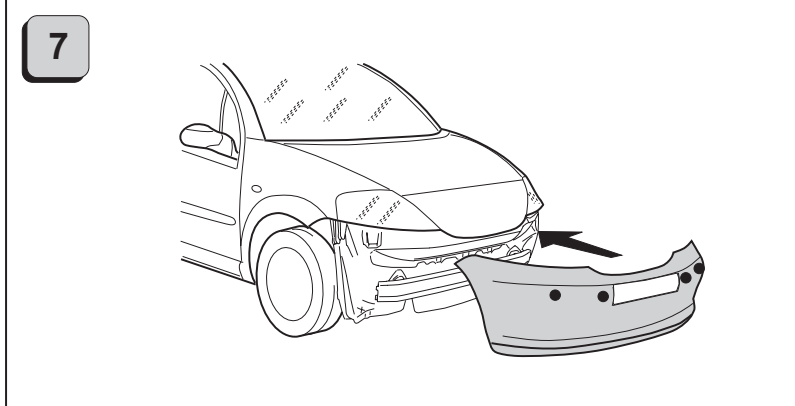

PARK MASTER FRONT F294

Cod. 06DE3784A date 02/2013

Cobra Automotive Technologies
Via Astico 41 - 21100 VARESE - ITALY
www.cobra-at.com

8

9

10

11

12

13

14

Optional:
Activation / Deactivation push button.
Order: RV360EUSAA