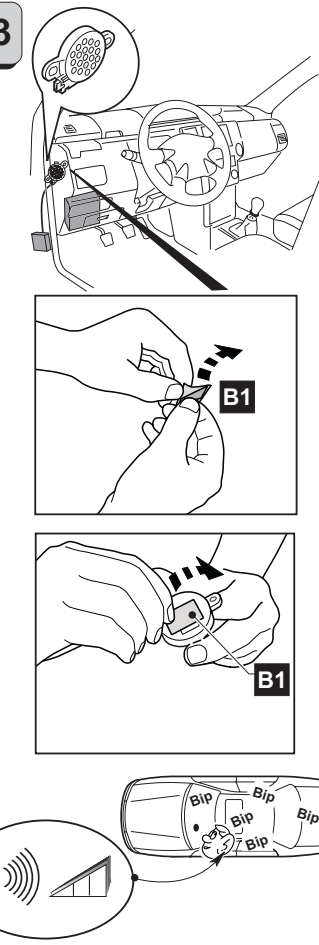

PARK MASTER FRONT F294

Cod. 06DE3784A date 02/2013

Cobra Automotive Technologies
Via Astico 41 - 21100 VARESE - ITALY
www.cobra-at.com

8

9

10

11

12

13

14

Optional:
Activation / Deactivation push button.
Order: RV360EUSAA