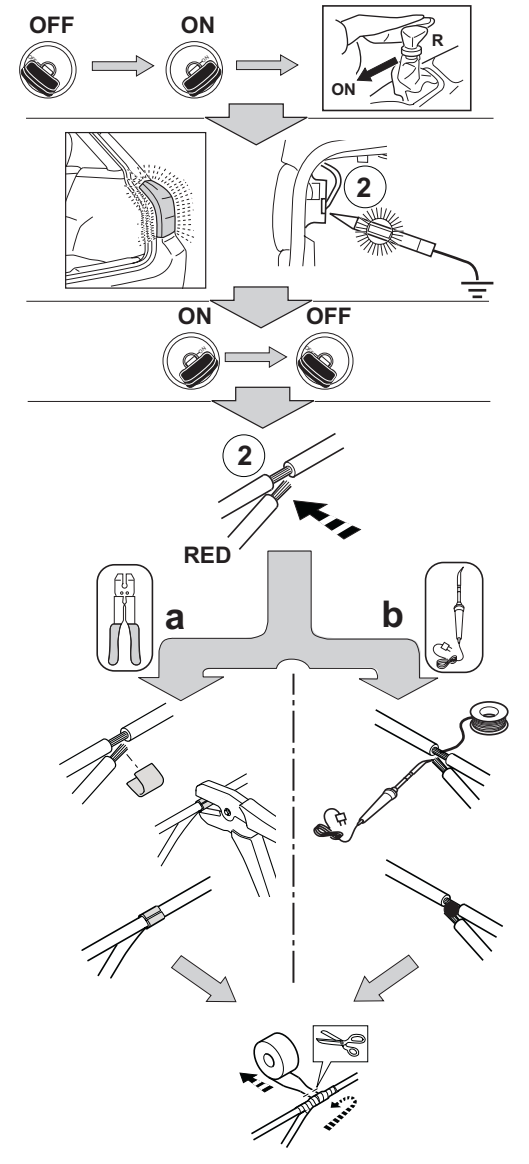

PARK MASTER FRONT F294

Cod. 06DE3784A date 02/2013

Cobra Automotive Technologies
Via Astico 41 - 21100 VARESE - ITALY
www.cobra-at.com

8

9

10

11

12

13

14

Optional:
Activation / Deactivation push button.
Order: RV360EUSAA