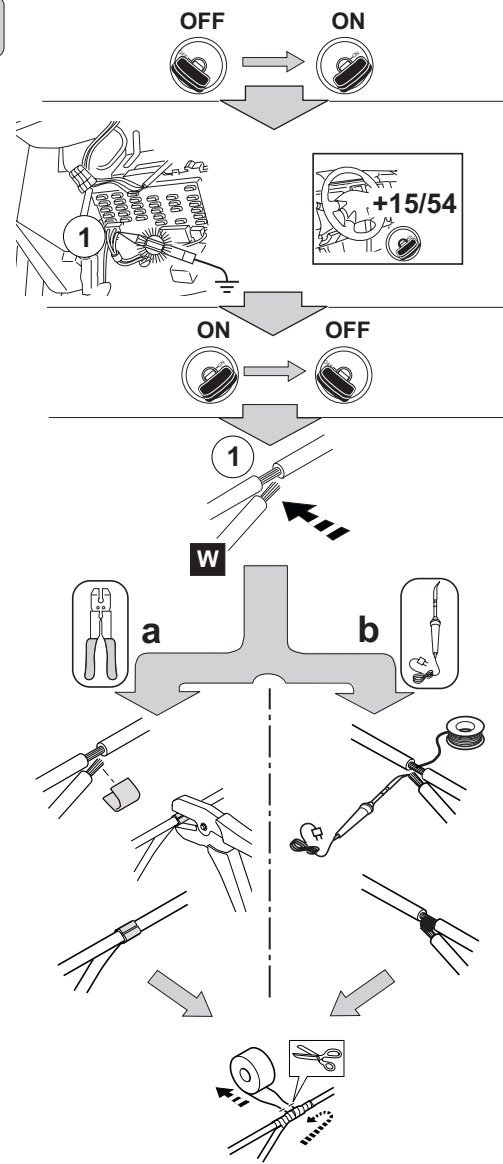

PARK MASTER FRONT F294

Cod. 06DE3784A date 02/2013

Cobra Automotive Technologies
Via Astico 41 - 21100 VARESE - ITALY
www.cobra-at.com

8

9

10

11

12

13

14

Optional:
Activation / Deactivation push button.
Order: RV360EUSAA