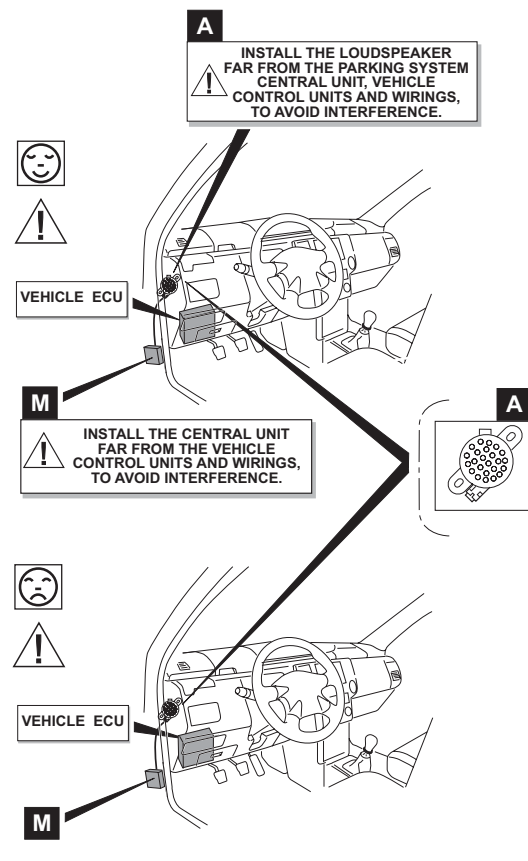

PARK MASTER FRONT F294

Cod. 06DE3784A date 02/2013

Cobra Automotive Technologies
Via Astico 41 - 21100 VARESE - ITALY
www.cobra-at.com

8

9

10

11

12

13

14

Optional:
Activation / Deactivation push button.
Order: RV360EUSAA